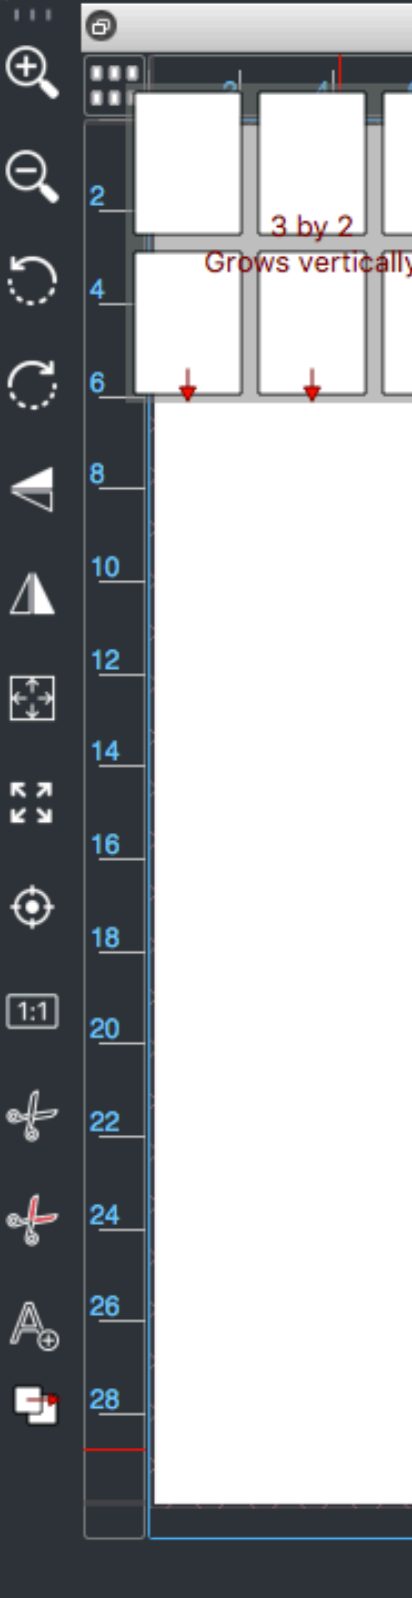

Image X Y W H

Pages: 1 total

Image Strip

Dashboard

Print Job Name:

IMAGE STRIP FOLDER: /Demo Images/Cohen Half

Folders Favorites

Sort by: Name Ascending

Printer Selector: Canon_PRO_2000_3

Color Management in the printer driver has been Automatically turned Off

Automatic

Canon PRO-2000/520 Satin Photo Paper 240gsm

Set in driver

Image X 2.077 Y 0.118 W 19.85 H 29.76

Pages: 6 total - 3 columns, 2 rows

Image Strip